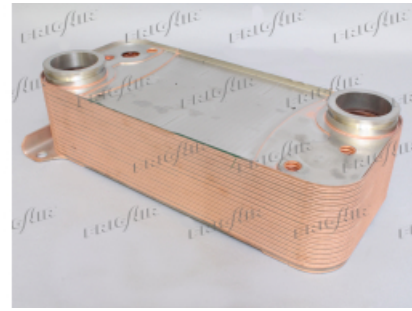

Oilcoolers

0722.4004

Total length (mm): 420
Total height (mm): 200
Total thickness (mm): 105
Core length (mm): 412
Core height (mm): 176
Core thickness (mm): 105
Installation guide: Transmission
Quality: OE
Manufacturer: TitanX

NEW