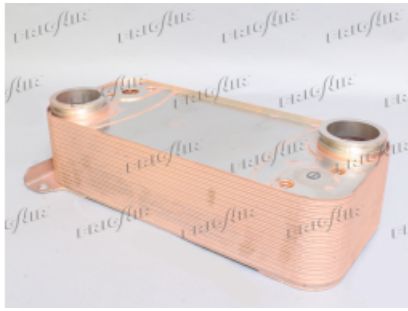

Oilcoolers

0722.4003

Total length (mm): 420
Total height (mm): 205
Total thickness (mm): 115
Core length (mm): 420
Core height (mm): 177
Core thickness (mm): 100
Installation guide: Transmission
Quality: OE
Manufacturer: TitanX

NEW