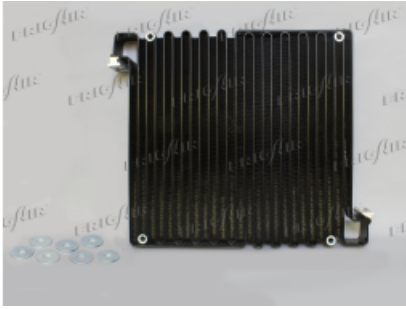

Construction type: Tubes / Fins

Core length (mm): 572

Core height (mm): 553

Core thickness (mm): 63

Gas type: R 134a

Inlet type: Pad

Outlet type: Pad

Inlet size: 14,2 mm

Outlet size: 13,8 mm

NEW