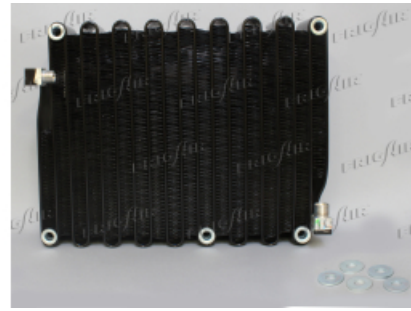

## CONDENSERS

News a/c march 2020

CONDENSERS <b>FENDT</b>	NOTES	FRIGAIR
Farmer - 307 A (93 > )		0860.3027
Farmer - 307 CI (03 > 08)		0860.3027
Farmer - 307 LS - 307 LSE (85 > )		0860.3027
Farmer - 307 LSA (85 > )		0860.3027
Farmer - 308 (93 > 01)		0860.3027
Farmer - 308 CI (03 > 08)		0860.3027
Farmer - 308 LSA (90 > )		0860.3027
Farmer - 411 VARIO (99 > 06)		0860.3028
Farmer - 413 VARIO (99 > 06)		0860.3028
Farmer - 414 VARIO (99 > 06)		0860.3028
Farmer - 415 VARIO (99 > 06)		0860.3028
Farmer - 711-712-714-716 vario (99 > 06)		0860.3028
CONDENSERS <b>MAZDA</b>	NOTES	FRIGAIR
3 II (09) - 1.6 CITD (09 > 13)	Dryer Included 80-85 kw	0825.3029
3 II (09) - 1.6 MZR (09 > 13)	Dryer Included 80-85 kw	0825.3029
5 II (10) - 1.6 CD (10 > )	Dryer Included 80-85 kw	0825.3029
CONDENSERS <b>VOLVO CONSTRUCTION - AG</b>	NOTES	FRIGAIR
Modelli vari / Various models - -		0860.3029
Modelli vari / Various models - -		0860.3030

**Condensers****0825.3029**

**Construction type:** Parallel Flow  
**Core length (mm):** 535  
**Core height (mm):** 370  
**Core thickness (mm):** 16  
**Gas type:** R 134a  
**Inlet type:** Pad  
**Outlet type:** Pad  
**Inlet size:** 15,4 mm  
**Outlet size:** 10 mm  
**Standard equipment:** Dryer Included

**NEW****Condensers****0860.3027**

**Construction type:** Tubes / Fins  
**Core length (mm):** 425  
**Core height (mm):** 335  
**Core thickness (mm):** 85  
**Gas type:** R 134a  
**Inlet type:** Threaded  
**Outlet type:** Threaded  
**Inlet size:** 7/8 -14 UNF  
**Outlet size:** 3/4 - 16 UNF