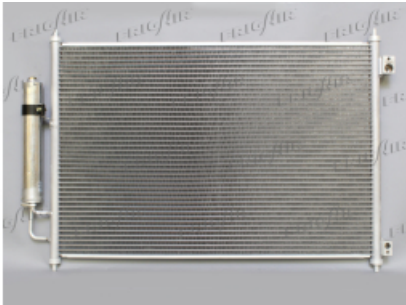

Condensers

0821.3045

Construction type: Parallel Flow
Core length (mm): 600
Core height (mm): 395
Core thickness (mm): 16
Gas type: R134a
Inlet type: Pad
Outlet type: Pad
Inlet size: 15 mm
Outlet size: 10 mm
Standard equipment: Dryer Included

NEW