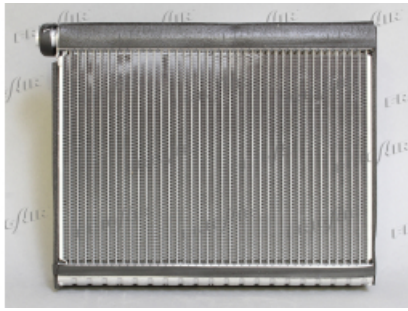

## EVAPORATORS

News december 2021

EVAPORATORS  
MITSUBISHI

NOTES

FRIGAIR

L200 IV (05) - 2.5 DiD (05 > )

716.10008

**Construction type:** Aluminium

**Core length (mm):** 264

**Core height (mm):** 184

**Core thickness (mm):** 38

**Total length (mm):** 280

**Total height (mm):** 235

**Total thickness (mm):** 40

**Inlet type:** Clamp Fittings

**Outlet type:** Clamp Fittings