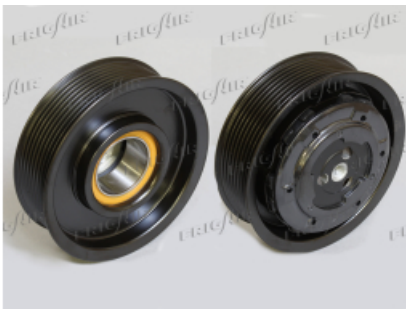

**Compressor Spare  
Parts - Coils**

**323.20185**

**External diameter (mm): 97**  
**Internal diameter (mm): 64**  
**Hole diameter (mm): 45**  
**Total height (mm): 28**  
**Compressor type: SCROLL**  
**Voltage (V): 12**

**Compressor Spare  
Parts - Coils**

**323.20186**

**External diameter (mm): 96**  
**Internal diameter (mm): 64**  
**Hole diameter (mm): 40**  
**Total height (mm): 22**  
**Compressor type: 6SBU14C**  
**Voltage (V): 12**

**Compressor Spare  
Parts - Clutches**

**322.10411**

**External diameter (mm): 115**  
**Internal diameter (mm): 100**  
**Hole diameter (mm): 35**  
**Grooves number: 8**  
**Groove type: Poly V**

**Compressor Spare  
Parts - Clutches**