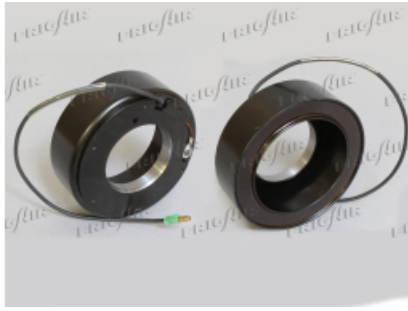

**Construction type:** Aluminium Brazed

**Core length (mm):** 485

**Core height (mm):** 465

**Core thickness (mm):** 26

**Inlet type:** Clamp Fittings

**Outlet type:** Clamp Fittings

**Inlet size:** 35 mm

**Outlet size:** 35 mm

**Compressor Spare  
Parts - Coils**

**323.20178**

**External diameter (mm): 80**  
**Internal diameter (mm): 55**  
**Hole diameter (mm): 40**  
**Total height (mm): 22**  
**Compressor type: SV07C**  
**Voltage (V): 12**

**Compressor Spare  
Parts - Coils**

**323.20179**

**External diameter (mm): 103**  
**Internal diameter (mm): 72**  
**Hole diameter (mm): 52**  
**Total height (mm): 35**  
**Voltage (V): 24**

**Compressor Spare Parts - Coils**

**323.20181**

**External diameter (mm): 103**  
**Internal diameter (mm): 72**  
**Hole diameter (mm): 52**  
**Total height (mm): 35**  
**Voltage (V): 12**

**Compressor Spare Parts - Coils**

**323.20182**