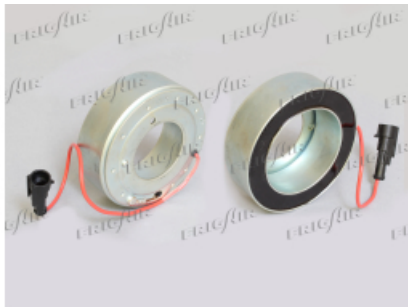

**Construction type:** Aluminium Brazed

**Core length (mm):** 485

**Core height (mm):** 465

**Core thickness (mm):** 26

**Inlet type:** Clamp Fittings

**Outlet type:** Clamp Fittings

**Inlet size:** 35 mm

**Outlet size:** 35 mm

NEW

**Compressor Spare Parts - Coils**

**323.20171**

**External diameter (mm): 95**  
**Internal diameter (mm): 64**  
**Hole diameter (mm): 45**  
**Total height (mm): 34**  
**Compressor type: 7H15**  
**Voltage (V): 12**

**Compressor Spare Parts - Coils**

**323.20172**

**External diameter (mm): 97**  
**Internal diameter (mm): 62**  
**Hole diameter (mm): 40**  
**Total height (mm): 28**  
**Compressor type: 10PA15L**  
**Voltage (V): 12**

**Compressor Spare Parts - Coils**

**323.20173**

**External diameter (mm): 101**  
**Internal diameter (mm): 66**  
**Hole diameter (mm): 45**  
**Total height (mm): 25**  
**Compressor type: CVC**  
**Voltage (V): 12**