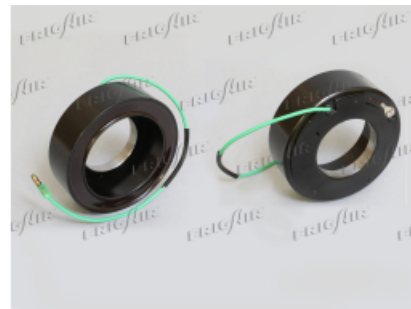

**Compressor Spare  
Parts - Coils**

**323.20176**

**External diameter (mm): 95**  
**Internal diameter (mm): 64**  
**Hole diameter (mm): 45**  
**Total height (mm): 30**  
**Compressor type: SD7V16 - SD6V12**  
**Voltage (V): 12**

**Compressor Spare  
Parts - Coils**

**323.20178**

**External diameter (mm): 80**  
**Internal diameter (mm): 55**  
**Hole diameter (mm): 40**  
**Total height (mm): 22**  
**Compressor type: SV07C**  
**Voltage (V): 12**

**Compressor Spare  
Parts - Coils**

**323.20179**

**External diameter (mm): 103**  
**Internal diameter (mm): 72**  
**Hole diameter (mm): 52**  
**Total height (mm): 35**  
**Voltage (V): 24**

**Compressor Spare Parts - Coils**