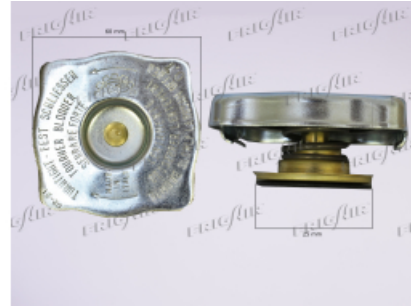

Radiator Caps

T1.519

Description: Volkswagen - Fiat
Pressure (bar): 0,7
Installation guide: Radiator