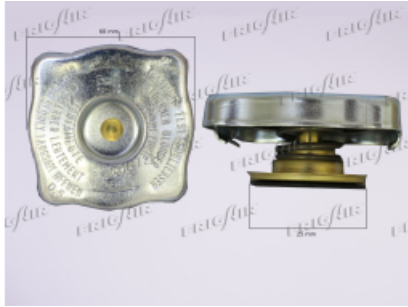

Radiator Caps

T1.520

Description: Volkswagen - Fiat
Pressure (bar): 0,5
Installation guide: Radiator