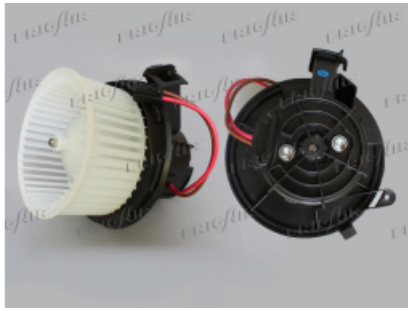

Cabin Blowers

0599.1242

Total width (mm): 150
Venthole width (mm): 135
Voltage (V): 12
Number of speeds: 1

NEW