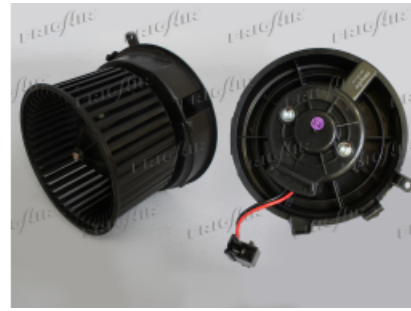

Cabin Blowers

0599.1245

Total width (mm): 150
Venthole width (mm): 145
Voltage (V): 12
Number of speeds: 1

NEW